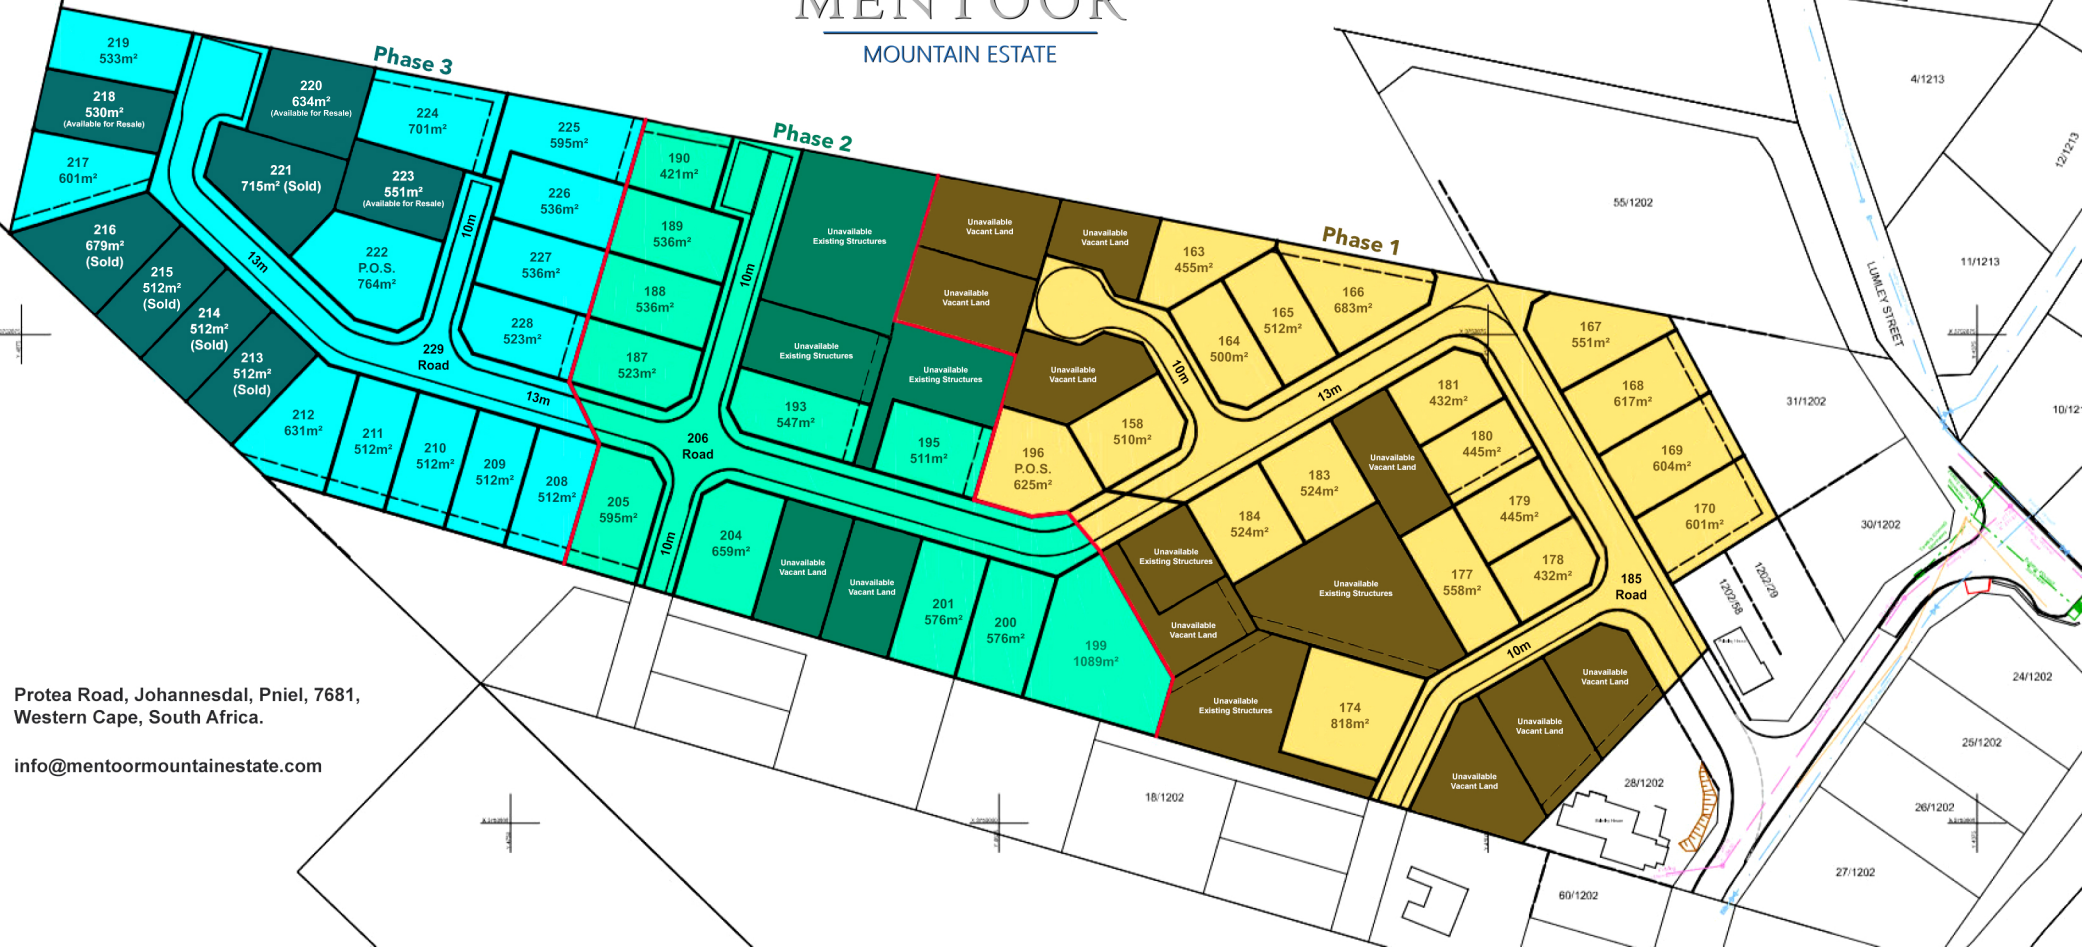

MENTOOR
MOUNTAIN ESTATE

9/1331

Protea Road, Johannesburg, Pniel, 7681,
Western Cape, South Africa.

info@mentoormountainestate.com